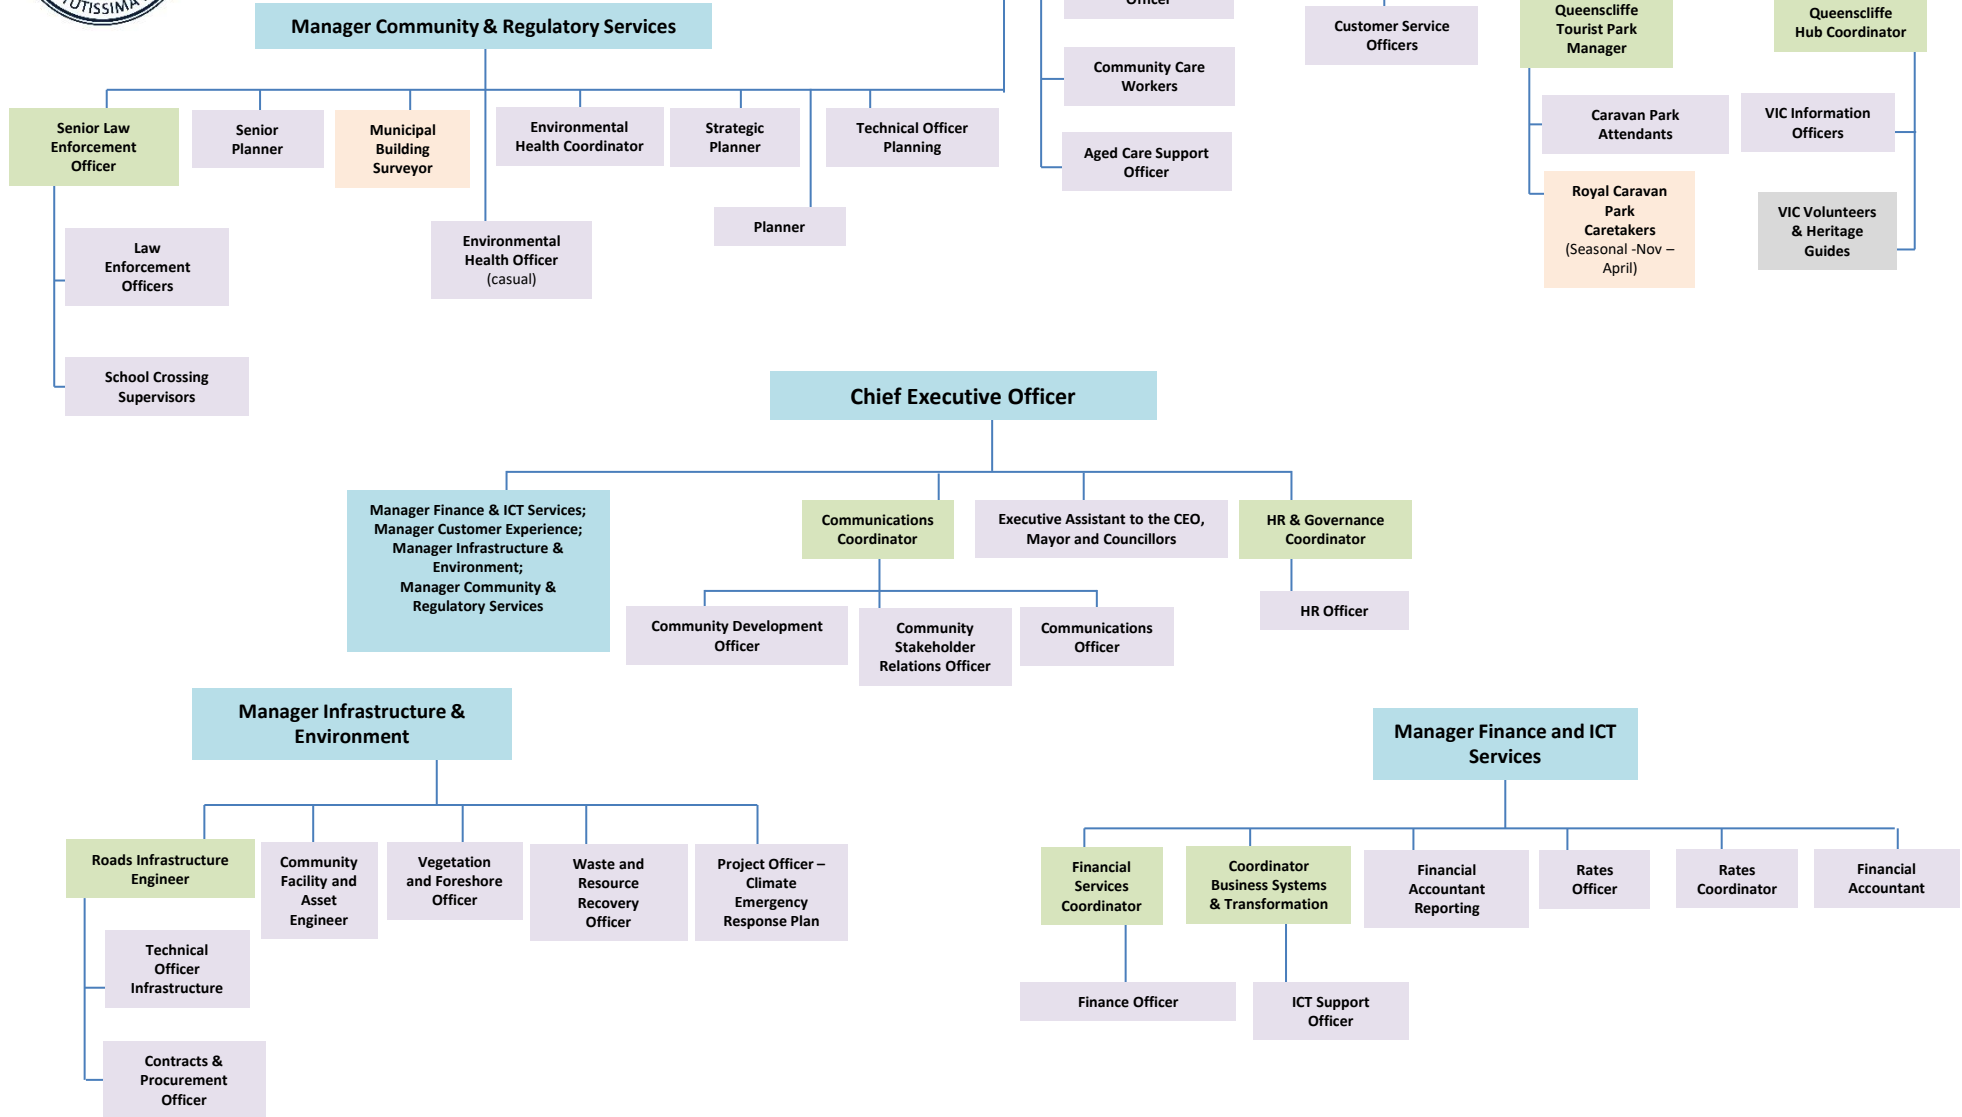

Borough of Queenscliffe Organisational Structure, 30 June 2024

- Management Team
- Supervises staff
- Coordinator/Officer
- Contractor
- Volunteers